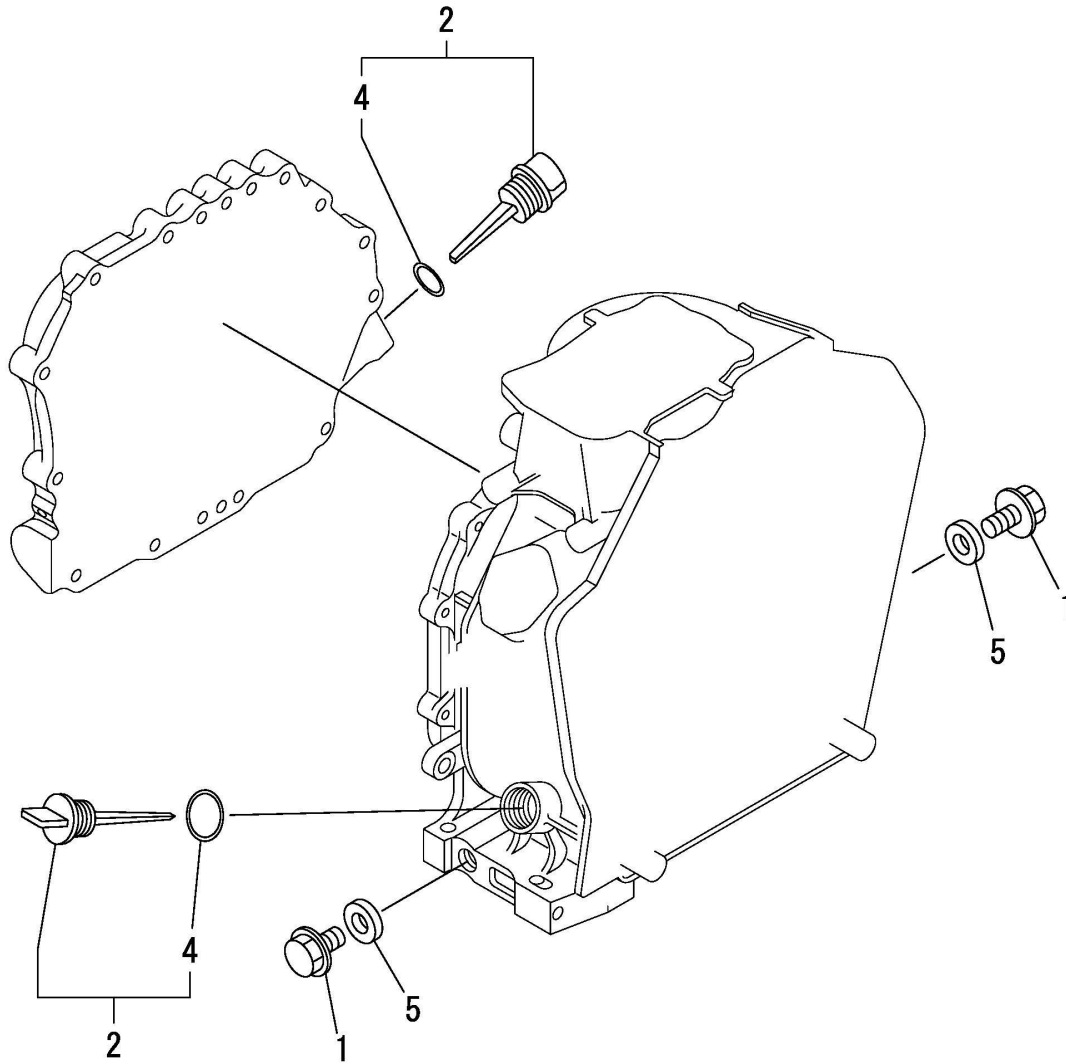

PAGURO - SPARE PARTS CATALOGUE

PAGURO 4 SY - TAB. 2 - DRAIN PLUG

PAGURO - SPARE PARTS CATALOGUE

PAGURO 4 SY - TAB. 2 - DRAIN PLUG

NO.	CODE: AD40Y...	DESCRIPTION	Q.TY
1	11429901690	PLUG M16	2
2	11469901760	CAP ASSY	2
4	11429901950	O-RING, 18	2
5	22190160002	WASHER, SEAL 16	2