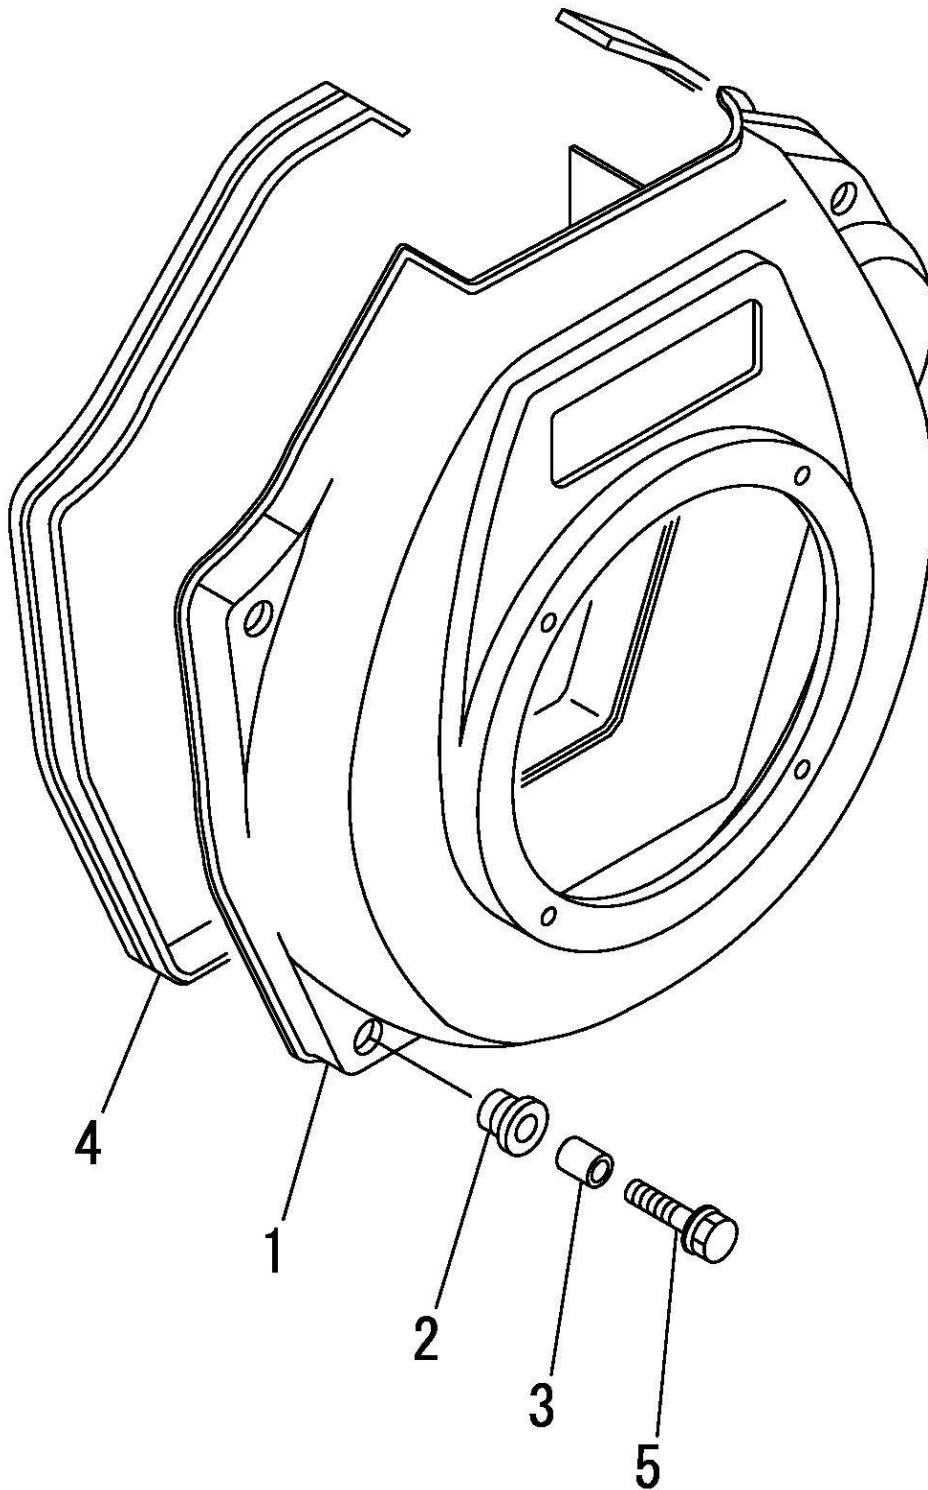

PAGURO 4 SY - TAB. 15 - COOLING FAN CASE

PAGURO - SPARE PARTS CATALOGUE

PAGURO 4 SY - TAB. 15 - COOLING FAN CASE

NO.	CODE: AD40Y...	DESCRIPTION	Q.TY
1	11421045150	CASE, COOLING FAN	1
2	11429945301	RUBBER, CUSHION	4
3	11429945310	COLLAR	4
4	11429945331	SEAL, FAN CASE	1
5	11429945350	BOLT, FAN CASE	4