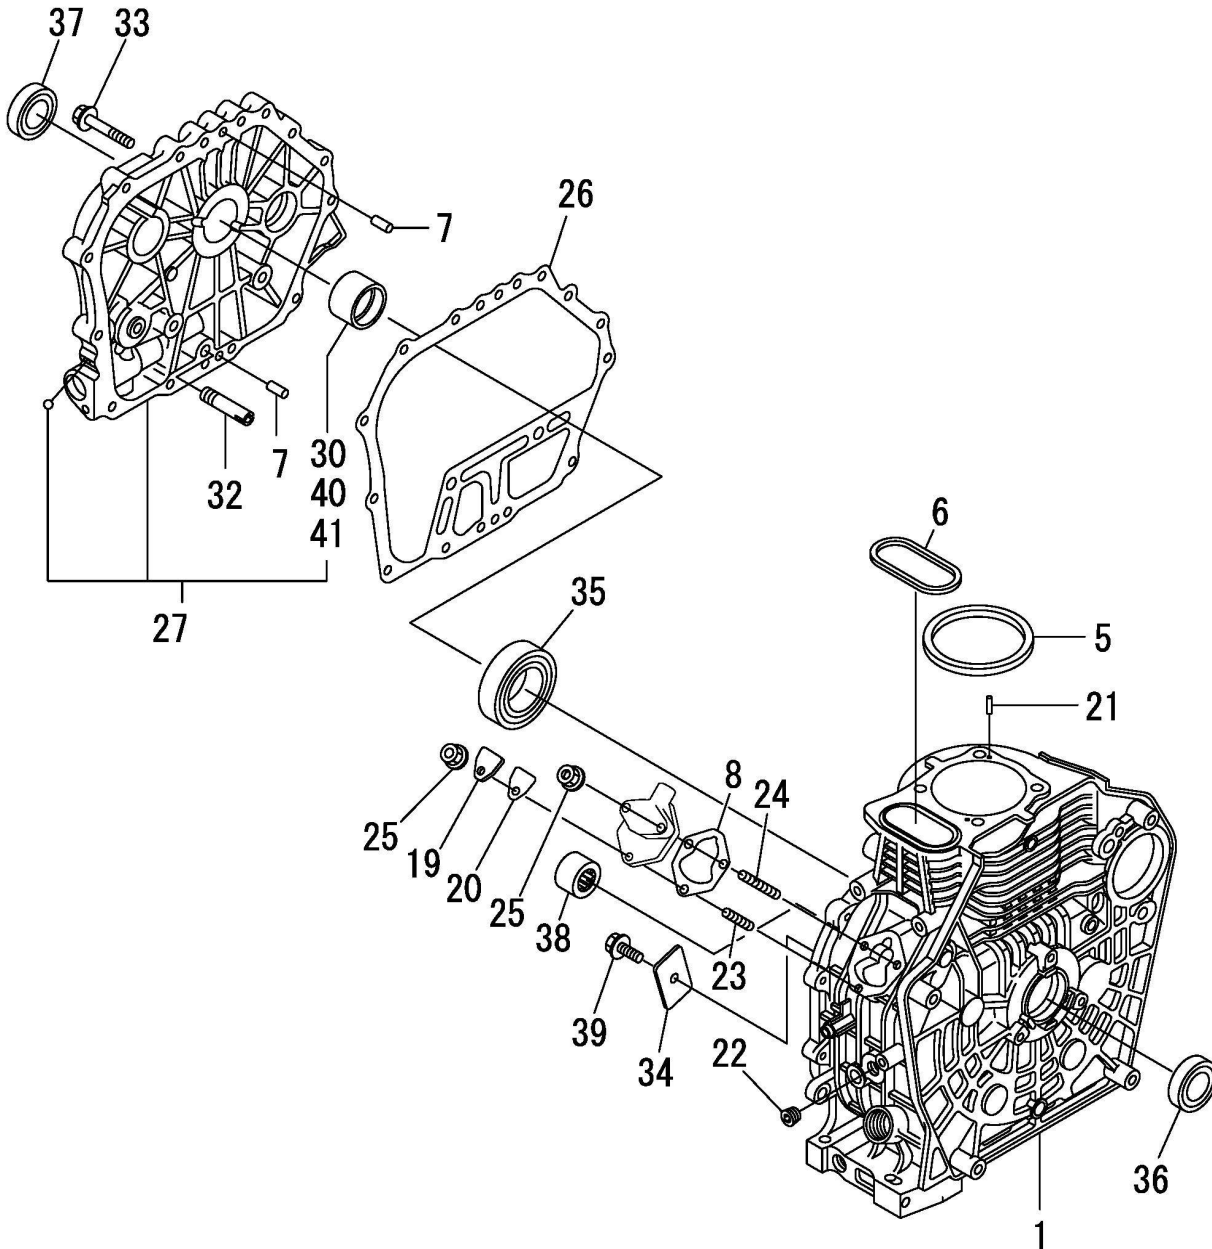

PAGURO - SPARE PARTS CATALOGUE
PAGURO 4 SY - TAB. C

PAGURO - SPARE PARTS CATALOGUE

PAGURO 4SY - TAB. C

NO.	CODE:	DESCRIPTION	Q.TY
1	AD40AN233	SCREW	4
2	AD40AN2400	COVER	1
3	AD40AN5240	ORING	
4	AD40AN2372	CAM	1
5	AD40AN2048	IMPELLER,	1
6	AD40AN1765	SHIM	1
7	AD40AN5860	MECHANICAL SEAL 12X24 P=11	1
8	AD40AN5119	SEEGER 12X1 BRONZE	1
9	AD40AN5830	SCREW 4X12 BRASS	1
10	AD40AN4240	WASHER 18X12.2X2.3 BRASS	1
11	AD40AN1092	ORING 10.78X2.65	1
12	AD40AN5119	SEEGER 12X1 BRONZE	2
13	AD40AN2402	BALL-BEARING	2
14	AD40AN2470	SEEGER 28X1.2	1
15	AD40AN5183	PUMP SHAFT PM 15/T	1
16	AD22AN0006-01	PULLEY, WATER PUMP	1
17	AD22AN0014	BELT P3SY/4SY	1
18	AD22AN0015	WATER PUMP	1

PAGURO 4 SY - TAB. 1 - CYLINDER BLOCK

PAGURO - SPARE PARTS CATALOGUE

PAGURO 4 SY - TAB. 1 - CYLINDER BLOCK

NO.	CODE: AD40Y...	DESCRIPTION	Q.TY
1	11421001020	BLOCK ASSY, CYLINDER	1
5	11439501341	GASKET, HEAD 0.5	1
6	11439901380	O-RING	1
7	11429901600	PIN, 8X12	2
8	11429901800	SHIM SET	1
19	11429901830	COVER	1
20	11425001841	GASKET	1
21	22312040080	PIN, PARALLEL M4X8	2
22	23875020000	PLUG, R02	1
23	26226060182	STUD, M6X18	1
24	26226060222	STUD, M6X22	2
25	26366060002	NUT, M6	3
26	11439901410	GASKET, CRANK CASE	1
27	11421001450	COVER (E-D, CRANK CASE)	1
30	11435002100	BEARING, MAIN	1
32	11429935150	PIPE, OIL INLET	1
33	26106080352	BOLT, M8X35 PLATED	15
34	11429902030	RETAINER, BEARING	1
35	11435002113	BEARING, B35-135G3C3	1
36	11429902220	SEAL, OIL	1
36-1	16011002220	SEAL, OIL	1
37	11429902220	SEAL, OIL	1
37-1	16011002220	SEAL, OIL	1
38	24162152116	BEARING, 152116	1
39	26106080122	BOLT, M8X12 PLATED	1
40	11435002200	BEARING, 0.25 US	1
41	11435002210	BEARING, 0.50 US	1