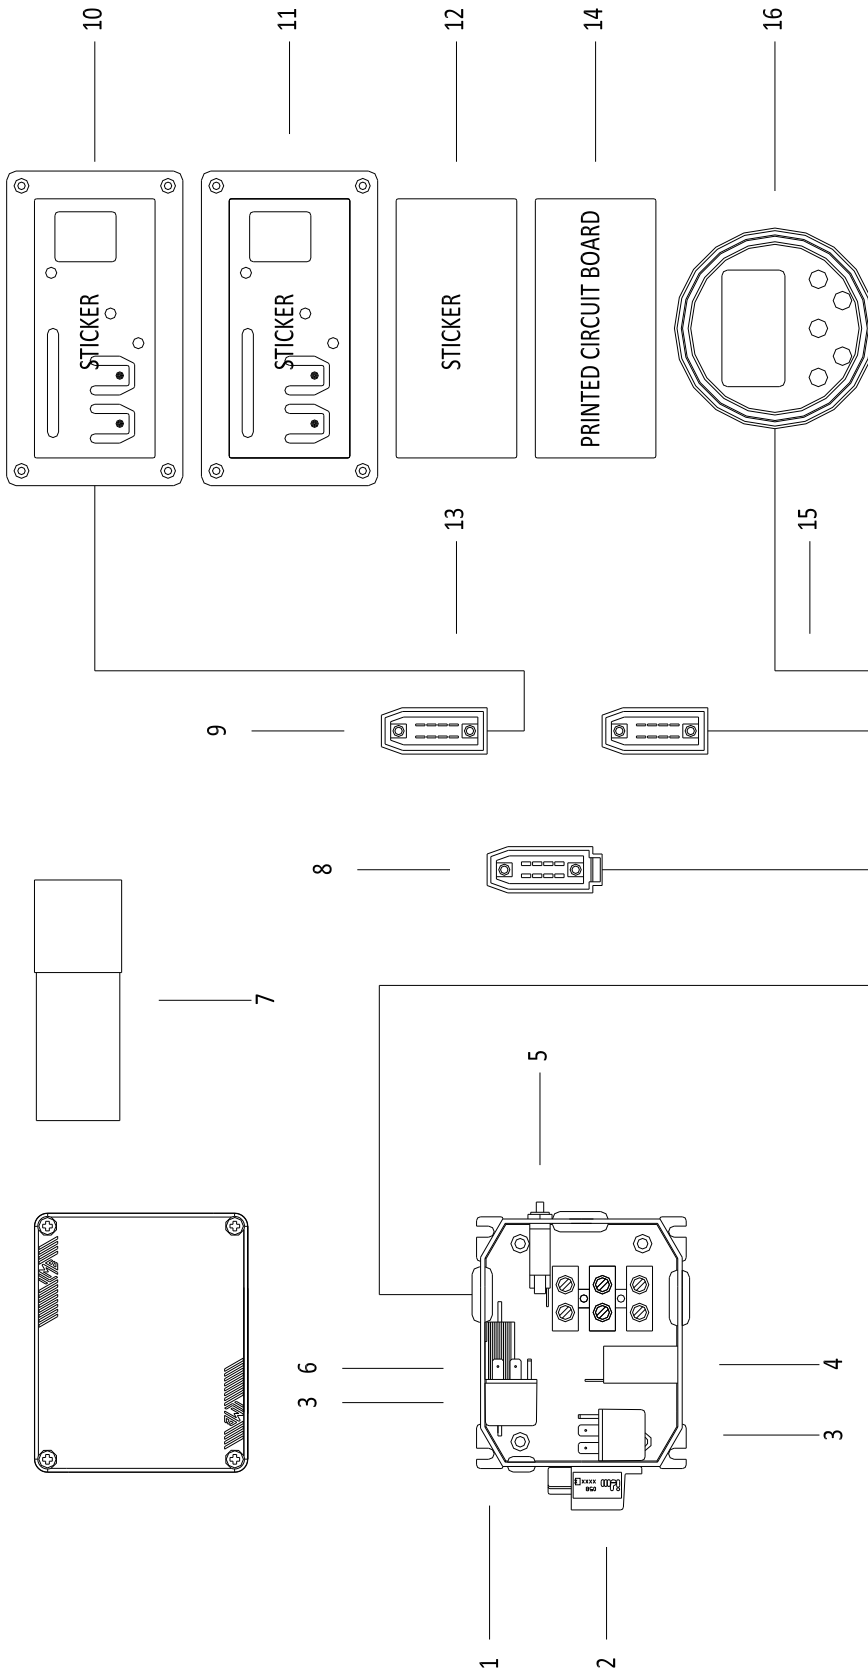

PAGURO 4 SY

SPARE PARTS CATALOGUE

PAGURO - SPARE PARTS CATALOGUE

PAGURO 4 SY - TAB. A

PAGURO - SPARE PARTS CATALOGUE

PAGURO 4 SY - TAB. A

NO.	CODE:	DESCRIPTION	Q.TY
1	AD01YA0003-01	ENGINE YANMAR L70N5	1
2	AD10NA0006	EXHAUST MANIFOLD P3SY/4SY	1
3	AD23SS0003	SAFETY SWITCH, TEMP.	1
4	AD12FL1033-00	FLANGE, ALTERNATOR	1
5	AD03ZA0055-00	ROTOR P3SY/4SY	1
6	AD40CU0002	BALL BEARING, ALTERNATOR P3SY/4SY	1
7	AC07ZA0005-00	STATOR P3SY/4SY, ASSEMBLED	1
8	AC05ZA0014-00	ALTERNATOR P3SY/4SY, COMPLETE	1
9	AD22AN0013-00	PULLEY, ROTOR	1
10	AC07ZA0008-00	ROD SCREW, ROTOR P4SY	1
11	AD16RAR017X2 3X1.5	WASHER, COPPER	1
12	AD12ST0147-01	FRAME, INTERNAL	2
13	AD11FI0004	SHOCK ABSORBER INT.	4
14	AD06CA0005-00	HEAT EXCHANGER P3SY/4SY	1
15	AD40Y11412012 550	AIR FILTER, P3SY/4SY	1
16	AD22MA0001	FUEL FEEDING PUMP EL.	1
17	AD40FA5410382	FUEL FILTER	1
18	AD14GG10X17	PIPE, WATER 60 CM	1
19		PIPE, WATER	1
20	AD13O0292C	CLOSING PLUG 3/8	1

PAGURO - SPARE PARTS CATALOGUE

PAGURO 4 SY - TAB. B

PAGURO - SPARE PARTS CATALOGUE

PAGURO 4 SY - TAB. B

NO.	CODE:	DESCRIPTION	Q.TY
1	AD08SC0003	ELECTRICAL PLANT P3SY/4SY	1
2	AD08ID0002	BATTERY CHARGER REGULATOR	1
3	AD09RE0016	RELE'	2
4	AD09TR0002	TRANSFORMER, CURRENT	1
5	AD09AT0005	TERMOSWITCH	1
6	AD09RS0003	RESISTOR, R47	1
7	AD09SCO0250	CAPACITOR	1
8	AD08SC0015	CONNECTOR, 8 PINS FEMALE	1
9	AD08SC0016	CONNECTOR, 8 PINS MALE	1
10	AD08DR0001	REMOTE CONTROL PANEL WITH CABLE	1
11	AD21CA0100	COMPLETE PLASTIC BOX WITH LABEL	1
12	AD38AD0012	STICKER, CONTROL PANEL	1
13	AC30SC0001-00	CABLE, 15MT	1
14	AD08SC0012	PRINTED CIRCUIT BOARD	1
15	AC30SC0002-00	CABLE, 15MT + ATS25	1
16	AD08DR0005-00	CONTROL PANEL ATS-25	1