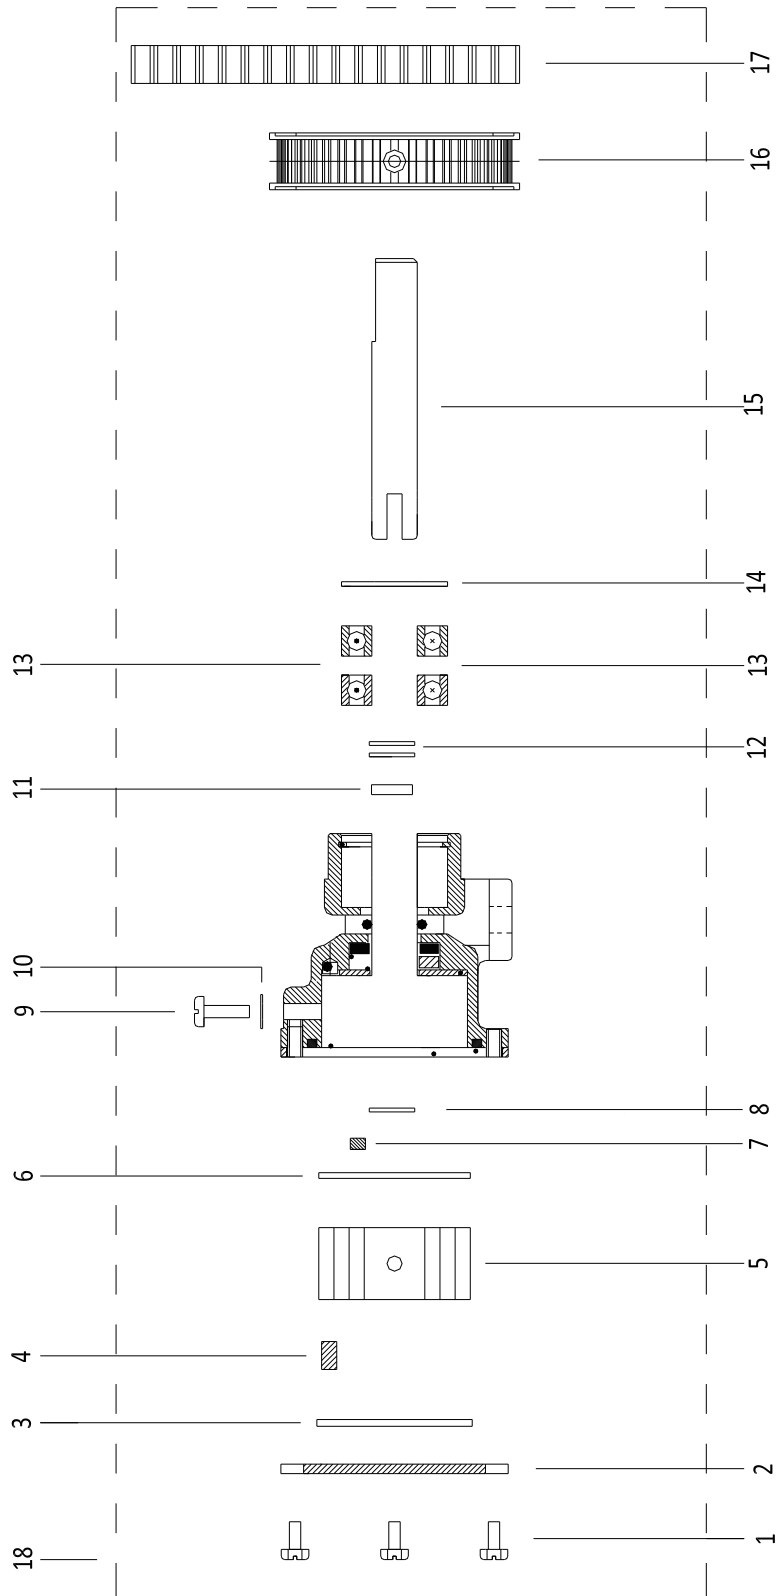

PAGURO - SPARE PARTS CATALOGUE

PAGURO 4 SY - TAB. B

PAGURO - SPARE PARTS CATALOGUE

PAGURO 4 SY - TAB. B

NO.	CODE:	DESCRIPTION	Q.TY
1	AD08SC0003	ELECTRICAL PLANT P3SY/4SY	1
2	AD08ID0002	BATTERY CHARGER REGULATOR	1
3	AD09RE0016	RELE'	2
4	AD09TR0002	TRANSFORMER, CURRENT	1
5	AD09AT0005	TERMOSWITCH	1
6	AD09RS0003	RESISTOR, R47	1
7	AD09SCO0250	CAPACITOR	1
8	AD08SC0015	CONNECTOR, 8 PINS FEMALE	1
9	AD08SC0016	CONNECTOR, 8 PINS MALE	1
10	AD08DR0001	REMOTE CONTROL PANEL WITH CABLE	1
11	AD21CA0100	COMPLETE PLASTIC BOX WITH LABEL	1
12	AD38AD0012	STICKER, CONTROL PANEL	1
13	AC30SC0001-00	CABLE, 15MT	1
14	AD08SC0012	PRINTED CIRCUIT BOARD	1
15	AC30SC0002-00	CABLE, 15MT + ATS25	1
16	AD08DR0005-00	CONTROL PANEL ATS-25	1

PAGURO - SPARE PARTS CATALOGUE
PAGURO 4 SY - TAB. C

PAGURO - SPARE PARTS CATALOGUE

PAGURO 4SY - TAB. C

NO.	CODE:	DESCRIPTION	Q.TY
1	AD40AN233	SCREW	4
2	AD40AN2400	COVER	1
3	AD40AN5240	ORING	
4	AD40AN2372	CAM	1
5	AD40AN2048	IMPELLER,	1
6	AD40AN1765	SHIM	1
7	AD40AN5860	MECHANICAL SEAL 12X24 P=11	1
8	AD40AN5119	SEEGER 12X1 BRONZE	1
9	AD40AN5830	SCREW 4X12 BRASS	1
10	AD40AN4240	WASHER 18X12.2X2.3 BRASS	1
11	AD40AN1092	ORING 10.78X2.65	1
12	AD40AN5119	SEEGER 12X1 BRONZE	2
13	AD40AN2402	BALL-BEARING	2
14	AD40AN2470	SEEGER 28X1.2	1
15	AD40AN5183	PUMP SHAFT PM 15/T	1
16	AD22AN0006-01	PULLEY, WATER PUMP	1
17	AD22AN0014	BELT P3SY/4SY	1
18	AD22AN0015	WATER PUMP	1