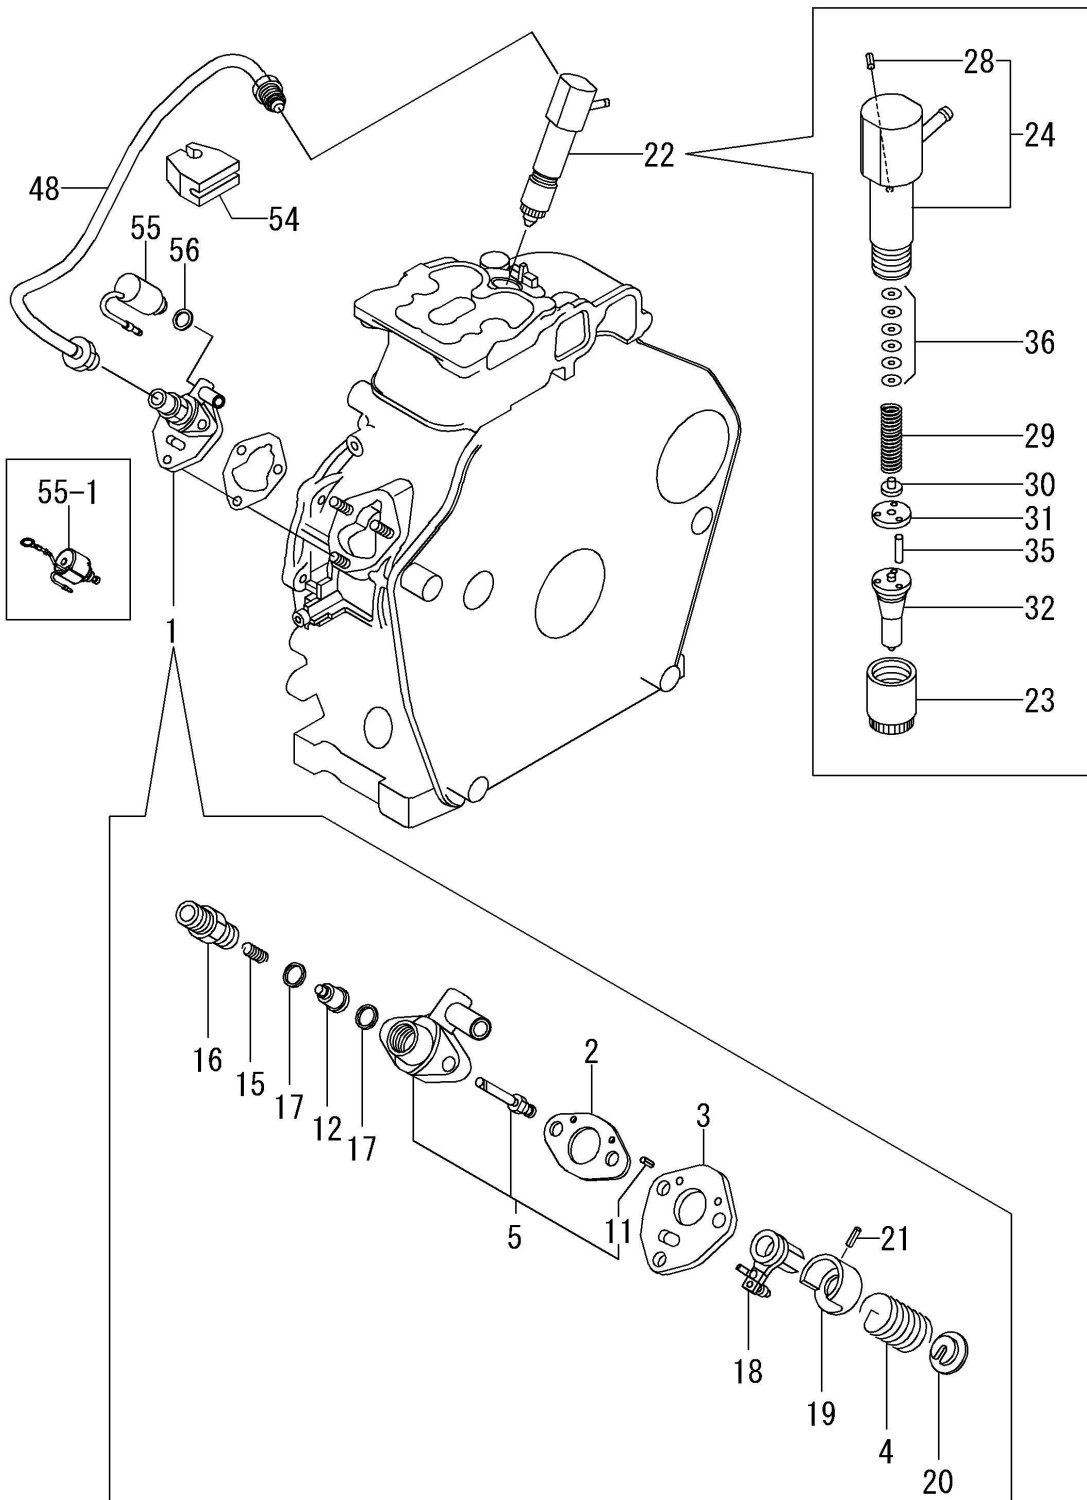

PAGURO 4 SY - TAB. 12 - LUB. OIL PUMP & GOVERNOR

PAGURO - SPARE PARTS CATALOGUE

PAGURO 4 SY - TAB. 12 - LUB. OIL PUMP & GOVERNOR

NO.	CODE: AD40Y...	DESCRIPTION	Q.TY
1	11425032010	PUMP ASSY, OIL	1
7	11429932070	COVER	1
8	11429932570	O-RING	1
9	22312030160	PIN, PARALLEL M3X16	1
10	26106060122	BOLT, M6X12 PLATED	3
11	11429935110	FILTER, OIL	1
13	24341000224	O-RING, 1AS22.4	1
14	26106060162	BOLT, M6X16 PLATED	1
15	11429961190	WASHER	1
16	71421061701	GOVERNOR ASSY	1
17	11421061290	WEIGHT ASSY, GOVERNOR	1
22	11421161500	LEVER ASSY, GOVERNOR	1
31	22322030200	PIN, TAPER 3X20	1
33	11477061520	BEARING, NEDDLE	2
34	11429961600	SEAL, OIL	1
35	11477061610	WASHER, THRUST	1

PAGURO 4 SY - TAB. 16 - F.I. PUMP & F.I. VALVE

PAGURO - SPARE PARTS CATALOGUE

PAGURO 4 SY - TAB. 16 - F.I. PUMP & F.I. VALVE

NO.	CODE: AD40Y...	DESCRIPTION	Q.TY
1	71423951310	F.I. PUMP ASSY	1
2	10554651020	GASKET	1
3	11425051080	PLATE	1
4	11425051160	SPRING, PLUNGER	1
5	11423951200	BODY ASSY, PUMP	1
11	22351020006	PIN, SPRING 2.0X6	2
12	11465051300	VALVE ASSY, DELIVERY	1
15	10554651330	SPRING, DELIVERY	1
16	11425051340	HOLDER, DELIVERY	1
17	12455051350	GASKET, DELIVERY	2
18	11425051600	LEVER ASSY, CONTROL	1
19	11425051640	SEAT, SPRING A	1
20	11425051650	SEAT, SPRING B	1
21	22351030008	PIN, SPRING 3.0X8	1
22	71423953200	VALVE ASSY, INJECTION	1
23	11425053080	NUT, NOZZOLE D16.95	1
24	11433953100	HOLDER ASSY, NOZZLE	1
28	22351025005	PIN, SPRING 2.5X6	1
29	11425053120	SPRING, NOZZLE	1
30	11425053130	SEAT, SPRING	1
31	11425053140	PLATE	1
32	11423953200	NOZZLE ASSY	1
35	11425053210	PIN	2
36	11425053400	SHIM SEAT	1
48	11421059800	PIPE ASSY, INJECTION	1
54	11421059850	SUPPORT, INJ. PIPE	1
55	11411076901	VALVE ASSY, F/O CUT	1
55-1	11411076910	VALVE ASSY, F/O CUT	1
56	11429983020	GASKET, 10X1.2	1