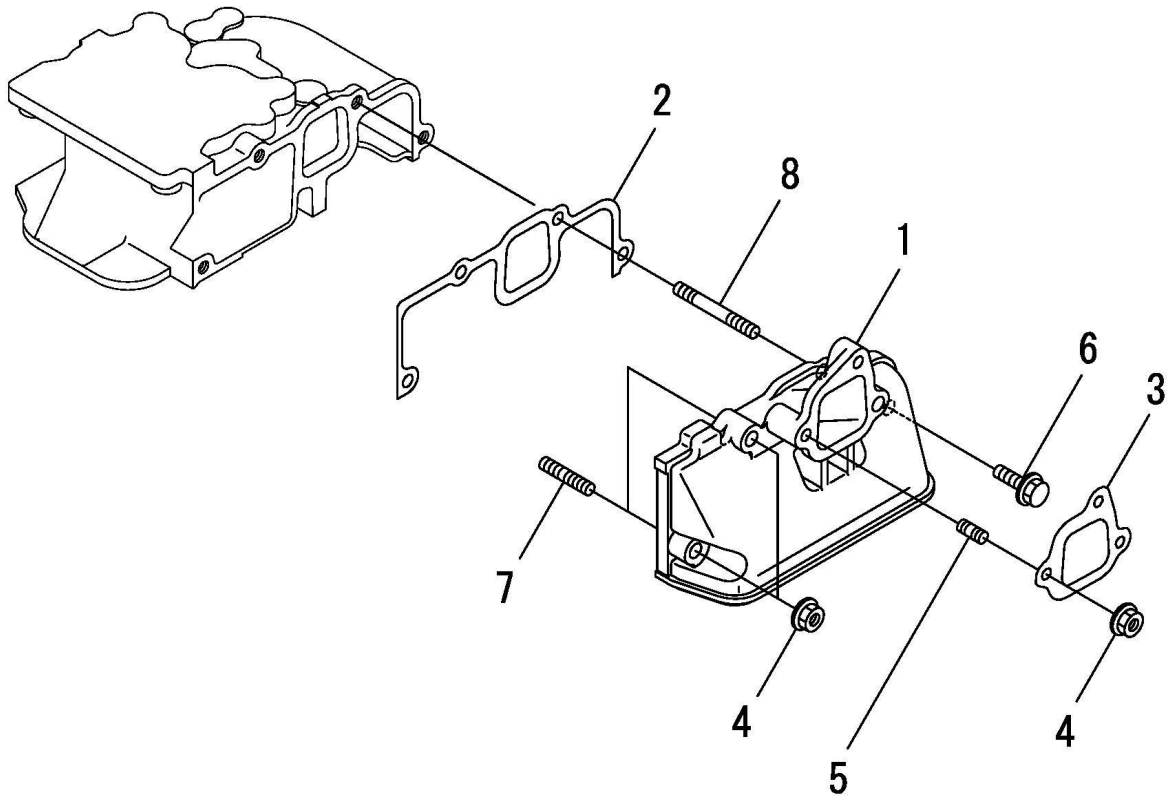

PAGURO 4 SY - TAB. 4 - CYLINDER HEAD & BONNET

PAGURO - SPARE PARTS CATALOGUE

PAGURO 4 SY - TAB. 4 - CYLINDER HEAD & BONNET

NO.	CODE: AD40Y...	DESCRIPTION	Q.TY
1	11421001200	BOLT, CYL. HEAD A	2
2	11421001210	BOLT, CYL. HEAD B	2
3	11422C11020	HEAD ASSY, CYLINER	1
8	11421C11100	VALVE, INATKE	1
9	11421C11110	VALVE, EXHAUST	1
10	11421011120	SPRING, VALVE	2
11	11421011180	RETAINER, SPRING	2
12	11421011920	COTTER ASSY	2
14	11421C11250	SUPPORT ASSY, ARM	1
15	11421C11260	SUPPORT, ROCKER ARM	1
16	11421C11650	ARM ASSY, ROCKER	1
18	11425011240	SCREW, VALVE ADJUST	1
19	26856060002	NUT, M6	1
20	11421C11660	ARM ASSY, ROCKER	1
22	11425011240	SCREW, VALVE ADJUST	1
23	26856060002	NUT, M6	1
24	22242000120	RING, 12	2
25	11435011341	SEAL, VALVE SYSTEM	2
26	11424011450	PROTECTOR, NOZZLE	1
27	10501011490	CAP, VALVE	2
28	11424011550	SEAT, NOZZLE	1
29	11429911600	WASHER, VALVE SPRING	2
30	11421011901	RETAINER, NOZZLE	1
31	22351040008	PIN, SPRING 4.0X8	1
32	26106060402	BOLT, M6X40 PLATED	2
33	26226060552	STUD, M6X55	2
34	26366060002	NUT, M6	2
35	11421011310	GASKET, BONNET	1
36	11421011960	BONNET ASSY, HEAD	1
38	11421003580	DECOMPRESSION ASSY	1
41	11429903640	SPRING, DECOMPRESSION	1
43	22312030160	PIN, PARALLEL M3X16	1
46	26106060552	BOLT, M6X55 PLATED	3

PAGURO 4 SY - TAB. 5 - INTAKE MANIFOLD

PAGURO - SPARE PARTS CATALOGUE

PAGURO 4 SY - TAB. 5 - INTAKE MANIFOLD

NO.	CODE: AD40Y...	DESCRIPTION	Q.TY
1	11421012050	MANIFOLD, INATKE	1
2	11421012210	GASKET, AIR CLEANER	1
3	11429912210	GASKET, AIR, CLEANER	1
4	11429912300	NUT	5
5	26226060142	STUD, M6X14	2
6	26106060202	BOLT, M6X20 PLATED	1
7	26226060302	STUD, M6X30	2
8	26226060502	STUD, M6X50	1