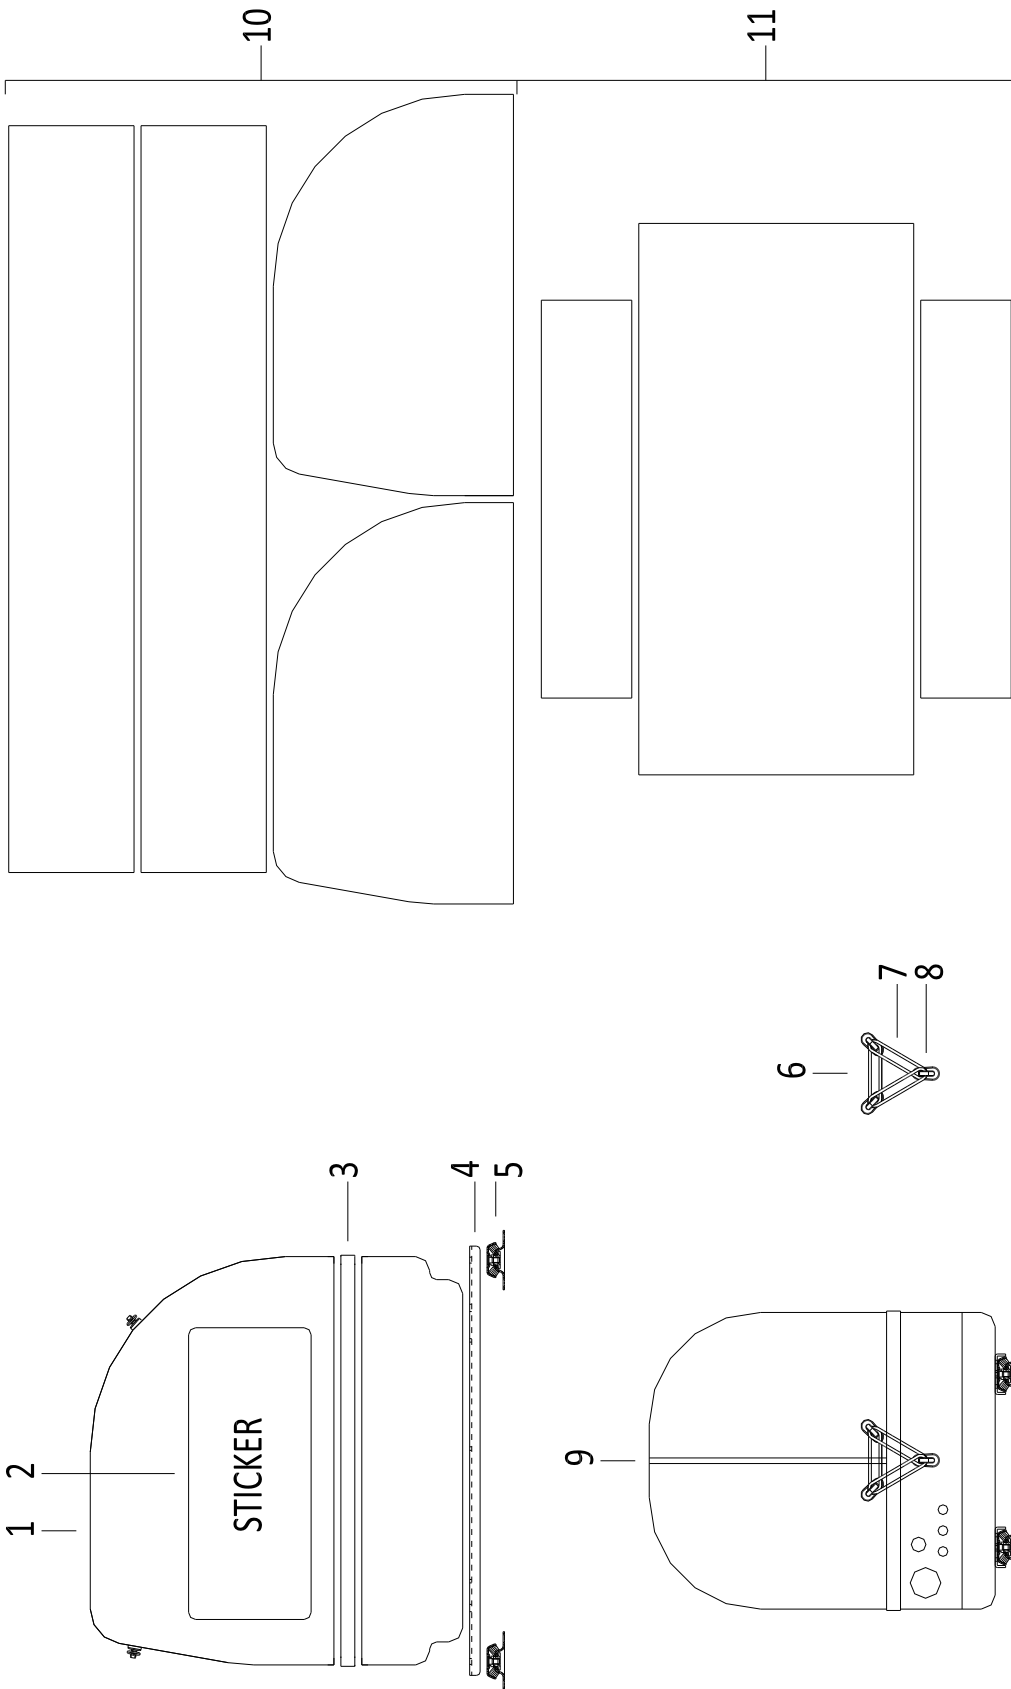

PAGURO - SPARE PARTS CATALOGUE
PAGURO 4 SY - TAB. D

PAGURO - SPARE PARTS CATALOGUE

PAGURO 4 SY - TAB. D

NO.	CODE:	DESCRIPTION	Q.TY
1	AC10SB0017-00	CAPSULE P4SY, COMPLETE	1
2	AD38AD0041-00	WAVE ASP SIDE, ADHESIVE P4SY	1
2	AD38AD042-00	WAVE SCA SIDE, ADHESIVE P4SY	1
3	D18MT0004	PROFILE, H SHAPE	1
4	AD12ST0148-02	FRAME, EXTERNAL	2
5	AD11MC0002	SHOCK ABSORBER, EXT.	4
6	AD21BL0001	CLOSING RUBBER STRIP LID	8
7	AD21BL0002	CLOSING RUBBER STRIP BOT	4
8	AD23TR0001	HOOK, CAPSULE	10
9	AD18MT0004	MOUSSE 14X8	1
10	AC12MT0013-00	INSULATION FOAM CAPSULE P4SY LID	1
11	AC12MT0014-00	INSULATION FOAM CAPSULE P4SY BOT	1