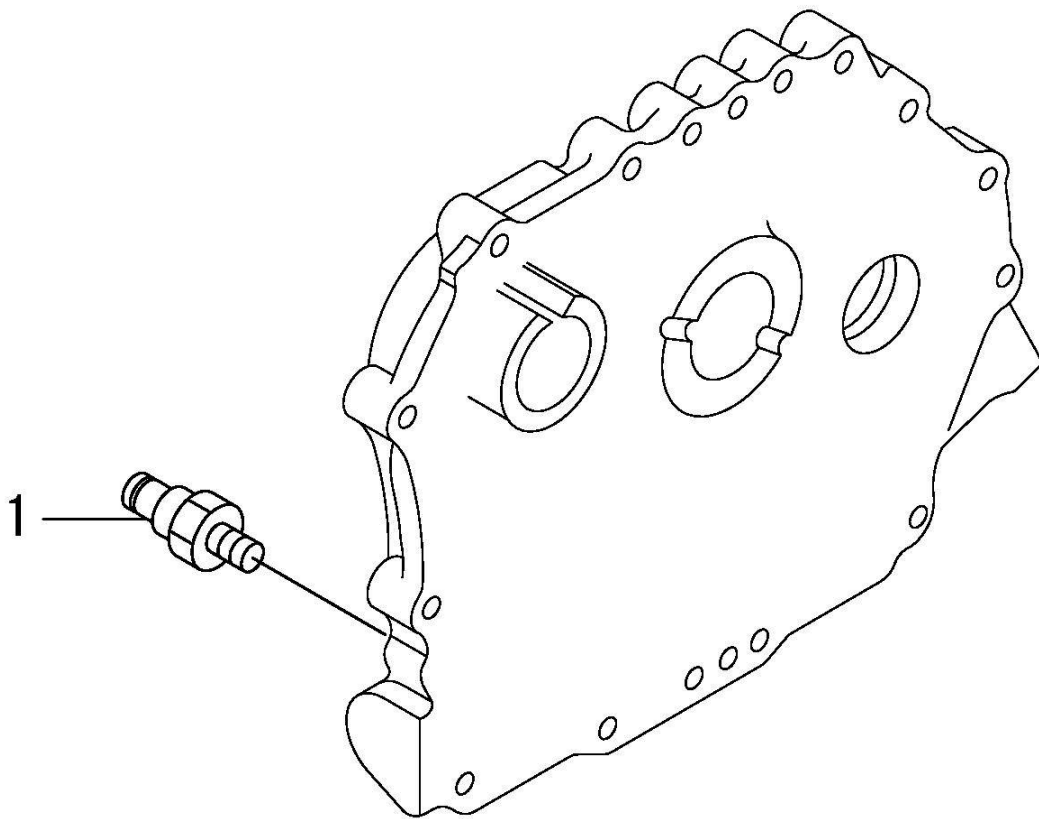

PAGURO - SPARE PARTS CATALOGUE

PAGURO 4 SY - TAB. 12 - LUB. OIL PUMP & GOVERNOR

NO.	CODE: AD40Y...	DESCRIPTION	Q.TY
1	11425032010	PUMP ASSY, OIL	1
7	11429932070	COVER	1
8	11429932570	O-RING	1
9	22312030160	PIN, PARALLEL M3X16	1
10	26106060122	BOLT, M6X12 PLATED	3
11	11429935110	FILTER, OIL	1
13	24341000224	O-RING, 1AS22.4	1
14	26106060162	BOLT, M6X16 PLATED	1
15	11429961190	WASHER	1
16	71421061701	GOVERNOR ASSY	1
17	11421061290	WEIGHT ASSY, GOVERNOR	1
22	11421161500	LEVER ASSY, GOVERNOR	1
31	22322030200	PIN, TAPER 3X20	1
33	11477061520	BEARING, NEDDLE	2
34	11429961600	SEAL, OIL	1
35	11477061610	WASHER, THRUST	1

PAGURO 4 SY - TAB. 13 - OIL PRESSURE SWITCH