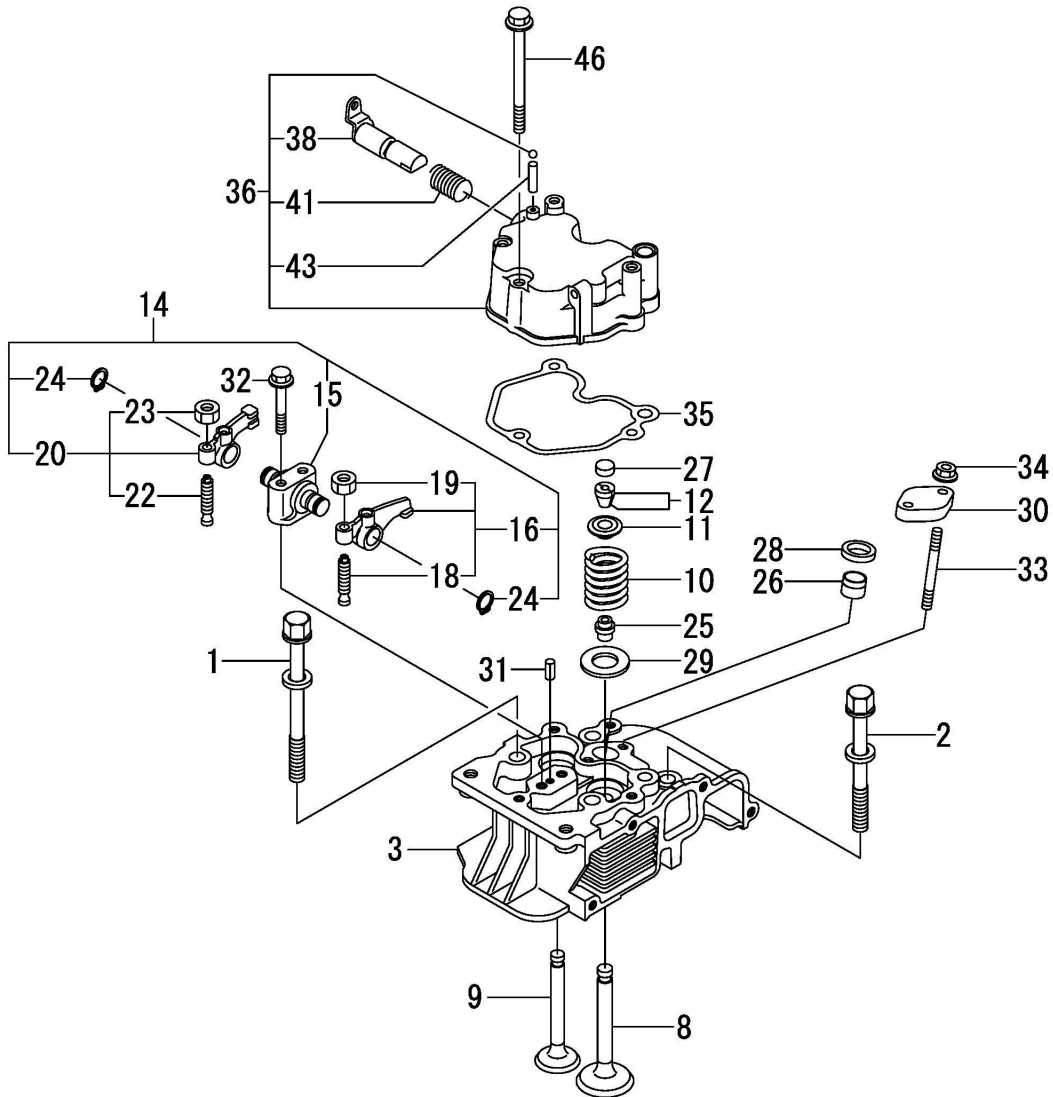

PAGURO 4 SY - TAB. 4 - CYLINDER HEAD & BONNET

PAGURO - SPARE PARTS CATALOGUE

PAGURO 4 SY - TAB. 4 - CYLINDER HEAD & BONNET

NO.	CODE: AD40Y...	DESCRIPTION	Q.TY
1	11421001200	BOLT, CYL. HEAD A	2
2	11421001210	BOLT, CYL. HEAD B	2
3	11422C11020	HEAD ASSY, CYLINER	1
8	11421C11100	VALVE, INATKE	1
9	11421C11110	VALVE, EXHAUST	1
10	11421011120	SPRING, VALVE	2
11	11421011180	RETAINER, SPRING	2
12	11421011920	COTTER ASSY	2
14	11421C11250	SUPPORT ASSY, ARM	1
15	11421C11260	SUPPORT, ROCKER ARM	1
16	11421C11650	ARM ASSY, ROCKER	1
18	11425011240	SCREW, VALVE ADJUST	1
19	26856060002	NUT, M6	1
20	11421C11660	ARM ASSY, ROCKER	1
22	11425011240	SCREW, VALVE ADJUST	1
23	26856060002	NUT, M6	1
24	22242000120	RING, 12	2
25	11435011341	SEAL, VALVE SYSTEM	2
26	11424011450	PROTECTOR, NOZZLE	1
27	10501011490	CAP, VALVE	2
28	11424011550	SEAT, NOZZLE	1
29	11429911600	WASHER, VALVE SPRING	2
30	11421011901	RETAINER, NOZZLE	1
31	22351040008	PIN, SPRING 4.0X8	1
32	26106060402	BOLT, M6X40 PLATED	2
33	26226060552	STUD, M6X55	2
34	26366060002	NUT, M6	2
35	11421011310	GASKET, BONNET	1
36	11421011960	BONNET ASSY, HEAD	1
38	11421003580	DECOMPRESSION ASSY	1
41	11429903640	SPRING, DECOMPRESSION	1
43	22312030160	PIN, PARALLEL M3X16	1
46	26106060552	BOLT, M6X55 PLATED	3