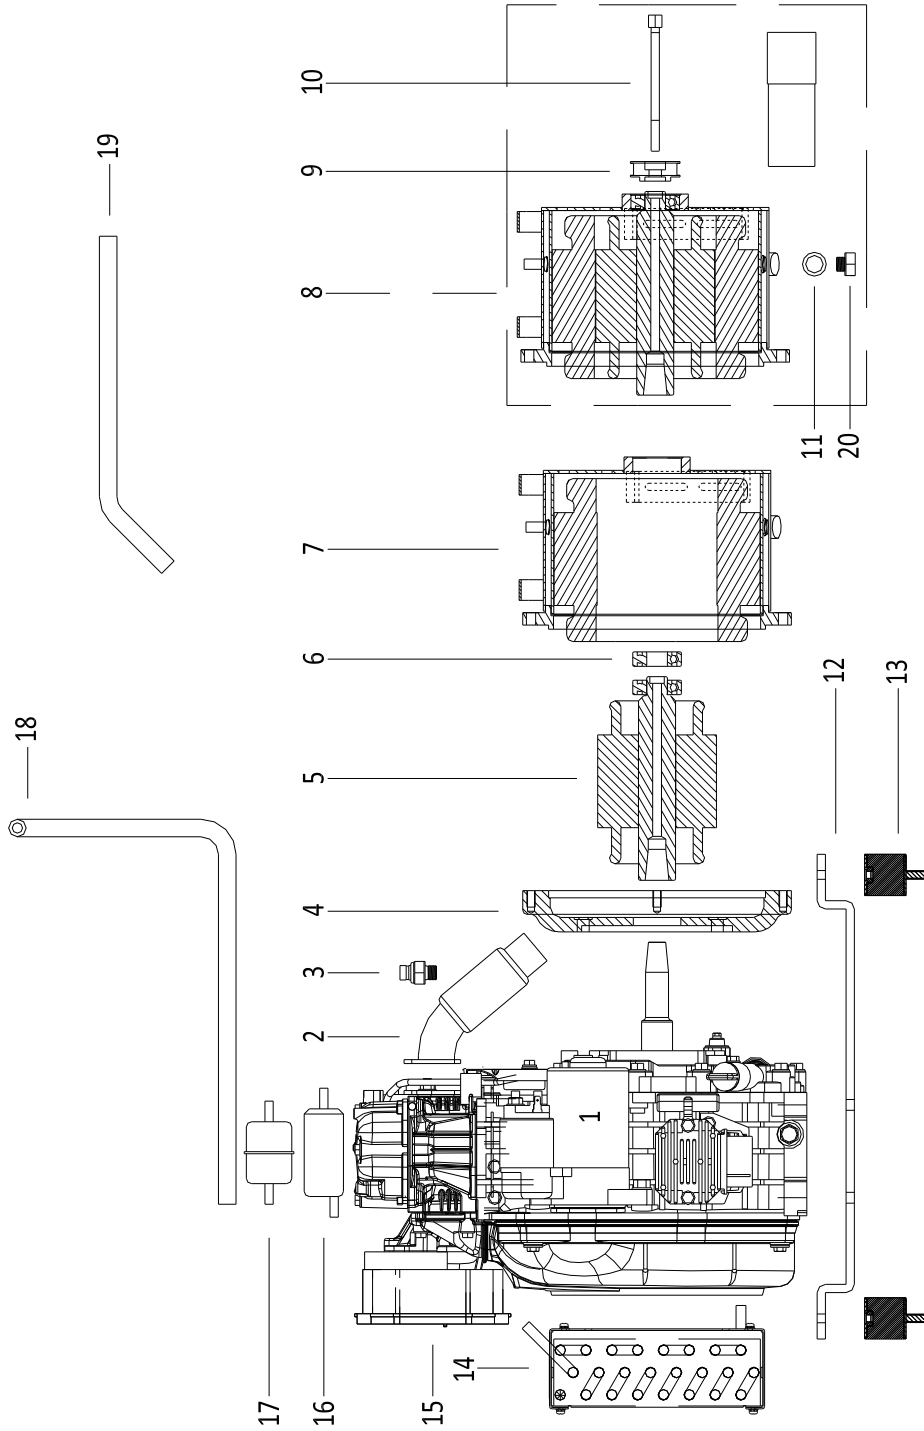

PAGURO - SPARE PARTS CATALOGUE

PAGURO 4 SY - TAB. A

PAGURO - SPARE PARTS CATALOGUE

PAGURO 4 SY - TAB. A

NO.	CODE:	DESCRIPTION	Q.TY
1	AD01YA0003-01	ENGINE YANMAR L70N5	1
2	AD10NA0006	EXHAUST MANIFOLD P3SY/4SY	1
3	AD23SS0003	SAFETY SWITCH, TEMP.	1
4	AD12FL1033-00	FLANGE, ALTERNATOR	1
5	AD03ZA0055-00	ROTOR P3SY/4SY	1
6	AD40CU0002	BALL BEARING, ALTERNATOR P3SY/4SY	1
7	AC07ZA0005-00	STATOR P3SY/4SY, ASSEMBLED	1
8	AC05ZA0014-00	ALTERNATOR P3SY/4SY, COMPLETE	1
9	AD22AN0013-00	PULLEY, ROTOR	1
10	AC07ZA0008-00	ROD SCREW, ROTOR P4SY	1
11	AD16RAR017X2 3X1.5	WASHER, COPPER	1
12	AD12ST0147-01	FRAME, INTERNAL	2
13	AD11FI0004	SHOCK ABSORBER INT.	4
14	AD06CA0005-00	HEAT EXCHANGER P3SY/4SY	1
15	AD40Y11412012 550	AIR FILTER, P3SY/4SY	1
16	AD22MA0001	FUEL FEEDING PUMP EL.	1
17	AD40FA5410382	FUEL FILTER	1
18	AD14GG10X17	PIPE, WATER 60 CM	1
19		PIPE, WATER	1
20	AD13O0292C	CLOSING PLUG 3/8	1