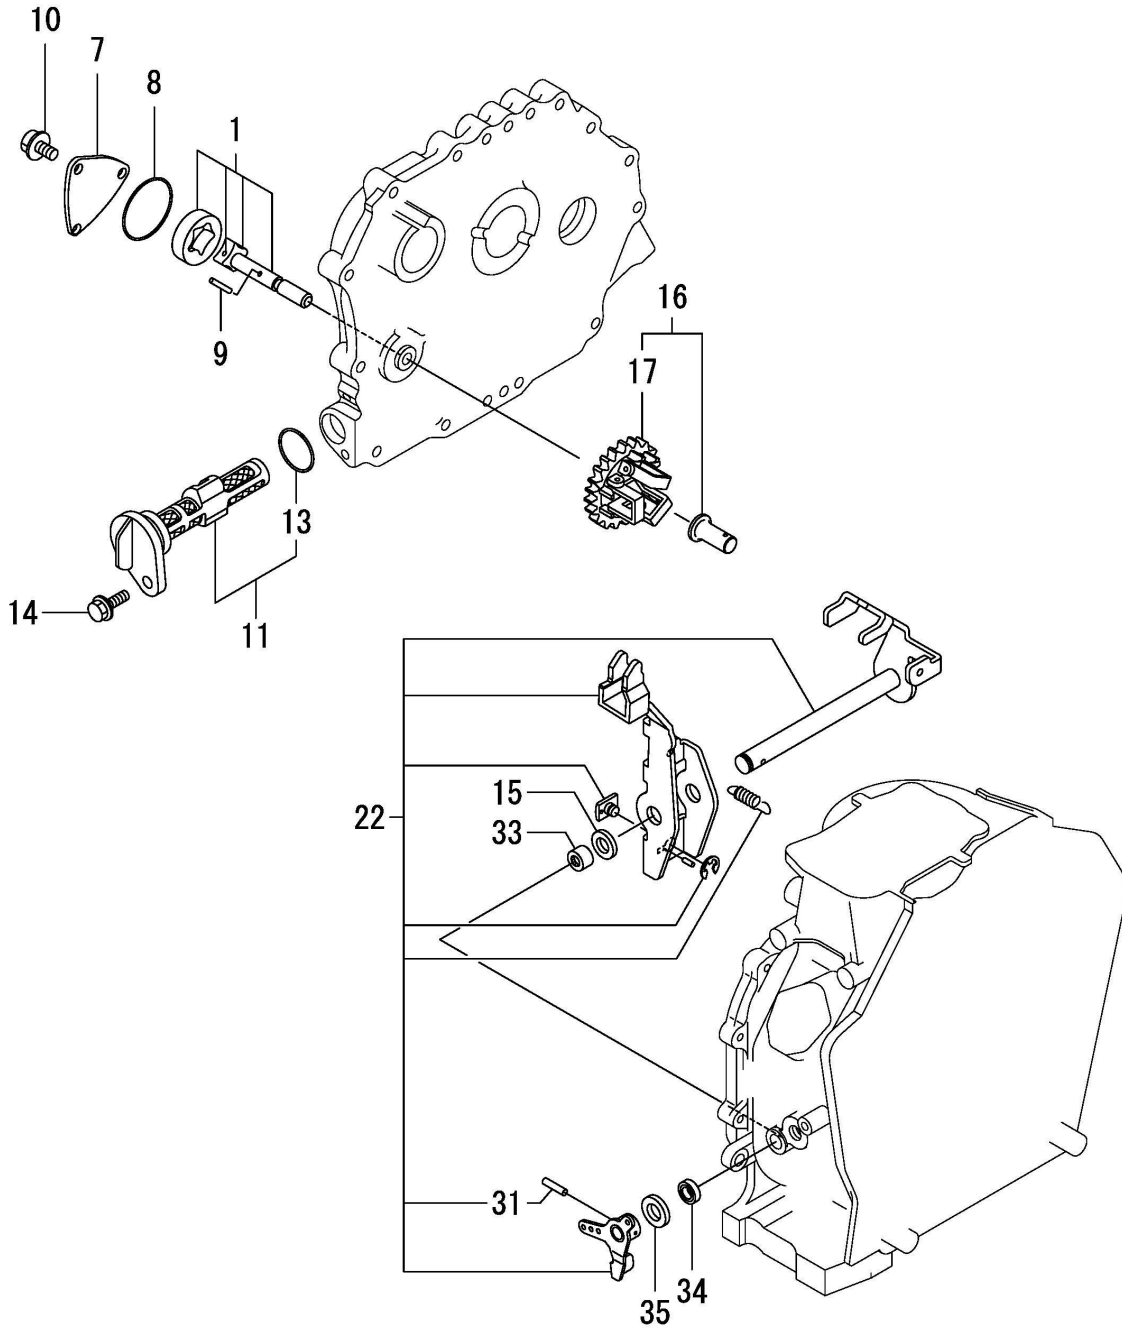

PAGURO 4 SY - TAB. 10 - PISTON & CONNECTING ROD

PAGURO - SPARE PARTS CATALOGUE

PAGURO 4 SY - TAB. 10 - PISTON & CONNECTING ROD

NO.	CODE: AD40Y...	DESCRIPTION	Q.TY
1	71422022720	PISTON W/RINGS (D)	1
3	71487022502	RING SET, PISTON	1
9	11439922300	PIN, PISTON D=21	1
10	22252000210	RING, 21	2
11	71421C23010	ROD ASSY, CONNECTING	1
14	11438023100	BEARING, PISTON PIN	1
15	11820023200	BOLT, CONNECTING ROD	2
16	11421023600	BEARING, CRANK PIN	1
18	71422022620	PISTON W/RING .25OS	1
20	71487022542	RING SET, 0.25 OS	1
24	71422022580	PISTON W/RING .50 OS	1
26	71487022552	RING SET, 0.50 OS	1
30	11421023610	BEARING, PIN (U.S=0.25)	1
32	11421023620	BEARING, PIN (U.S=0.50)	1

PAGURO 4 SY - TAB. 11 - BALANCER SHAFT

PAGURO - SPARE PARTS CATALOGUE

PAGURO 4 SY - TAB. 11 - BALANCER SHAFT

NO.	CODE: AD40Y...	DESCRIPTION	Q.TY
1	71421028510	SHAFT ASSY, BALANCER	1
7	24101062030	BEARING, BALL 6203C3	2

PAGURO 4 SY - TAB. 12 - LUB. OIL PUMP & GOVERNOR

PAGURO - SPARE PARTS CATALOGUE

PAGURO 4 SY - TAB. 12 - LUB. OIL PUMP & GOVERNOR

NO.	CODE: AD40Y...	DESCRIPTION	Q.TY
1	11425032010	PUMP ASSY, OIL	1
7	11429932070	COVER	1
8	11429932570	O-RING	1
9	22312030160	PIN, PARALLEL M3X16	1
10	26106060122	BOLT, M6X12 PLATED	3
11	11429935110	FILTER, OIL	1
13	24341000224	O-RING, 1AS22.4	1
14	26106060162	BOLT, M6X16 PLATED	1
15	11429961190	WASHER	1
16	71421061701	GOVERNOR ASSY	1
17	11421061290	WEIGHT ASSY, GOVERNOR	1
22	11421161500	LEVER ASSY, GOVERNOR	1
31	22322030200	PIN, TAPER 3X20	1
33	11477061520	BEARING, NEDDLE	2
34	11429961600	SEAL, OIL	1
35	11477061610	WASHER, THRUST	1