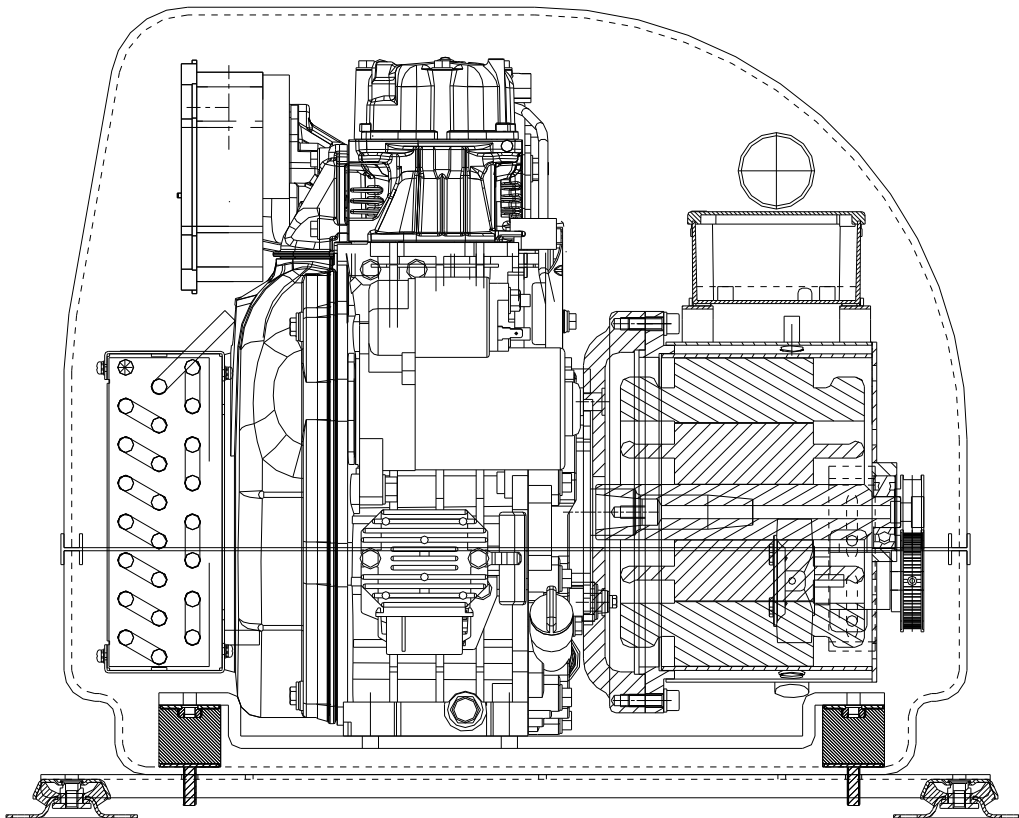

PAGURO 4 SY

SPARE PARTS CATALOGUE

PAGURO - SPARE PARTS CATALOGUE

PAGURO 4 SY - TAB. A

PAGURO - SPARE PARTS CATALOGUE

PAGURO 4 SY - TAB. A

NO.	CODE:	DESCRIPTION	Q.TY
1	AD01YA0003-01	ENGINE YANMAR L70N5	1
2	AD10NA0006	EXHAUST MANIFOLD P3SY/4SY	1
3	AD23SS0003	SAFETY SWITCH, TEMP.	1
4	AD12FL1033-00	FLANGE, ALTERNATOR	1
5	AD03ZA0055-00	ROTOR P3SY/4SY	1
6	AD40CU0002	BALL BEARING, ALTERNATOR P3SY/4SY	1
7	AC07ZA0005-00	STATOR P3SY/4SY, ASSEMBLED	1
8	AC05ZA0014-00	ALTERNATOR P3SY/4SY, COMPLETE	1
9	AD22AN0013-00	PULLEY, ROTOR	1
10	AC07ZA0008-00	ROD SCREW, ROTOR P4SY	1
11	AD16RAR017X2 3X1.5	WASHER, COPPER	1
12	AD12ST0147-01	FRAME, INTERNAL	2
13	AD11FI0004	SHOCK ABSORBER INT.	4
14	AD06CA0005-00	HEAT EXCHANGER P3SY/4SY	1
15	AD40Y11412012 550	AIR FILTER, P3SY/4SY	1
16	AD22MA0001	FUEL FEEDING PUMP EL.	1
17	AD40FA5410382	FUEL FILTER	1
18	AD14GG10X17	PIPE, WATER 60 CM	1
19		PIPE, WATER	1
20	AD13O0292C	CLOSING PLUG 3/8	1

PAGURO - SPARE PARTS CATALOGUE

PAGURO 4 SY - TAB. B

PAGURO - SPARE PARTS CATALOGUE

PAGURO 4 SY - TAB. B

NO.	CODE:	DESCRIPTION	Q.TY
1	AD08SC0003	ELECTRICAL PLANT P3SY/4SY	1
2	AD08ID0002	BATTERY CHARGER REGULATOR	1
3	AD09RE0016	RELE'	2
4	AD09TR0002	TRANSFORMER, CURRENT	1
5	AD09AT0005	TERMOSWITCH	1
6	AD09RS0003	RESISTOR, R47	1
7	AD09SCO0250	CAPACITOR	1
8	AD08SC0015	CONNECTOR, 8 PINS FEMALE	1
9	AD08SC0016	CONNECTOR, 8 PINS MALE	1
10	AD08DR0001	REMOTE CONTROL PANEL WITH CABLE	1
11	AD21CA0100	COMPLETE PLASTIC BOX WITH LABEL	1
12	AD38AD0012	STICKER, CONTROL PANEL	1
13	AC30SC0001-00	CABLE, 15MT	1
14	AD08SC0012	PRINTED CIRCUIT BOARD	1
15	AC30SC0002-00	CABLE, 15MT + ATS25	1
16	AD08DR0005-00	CONTROL PANEL ATS-25	1